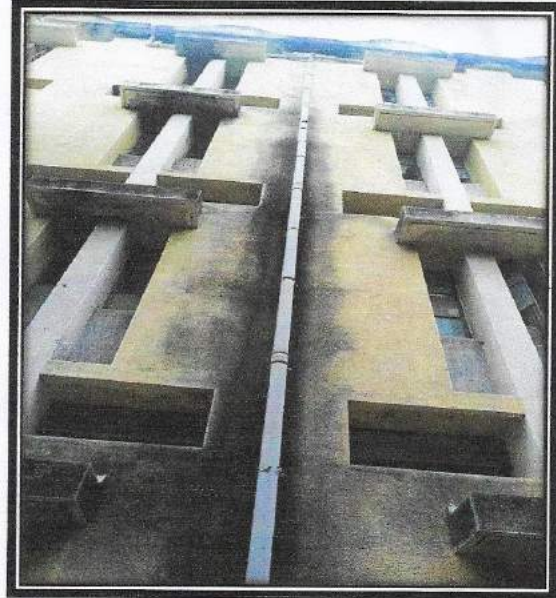

**ShriShivaji Education Society, Amravati's
Y.D.V.D. Arts, Commerce College, Teosa. Dist-Amravati**

RAIN WATER HARVESTING

Women Hostel

M. V. Ghosh
Principal
Y.D.V.D Arts, Commerce
College, Teosa, Dist. Amravati